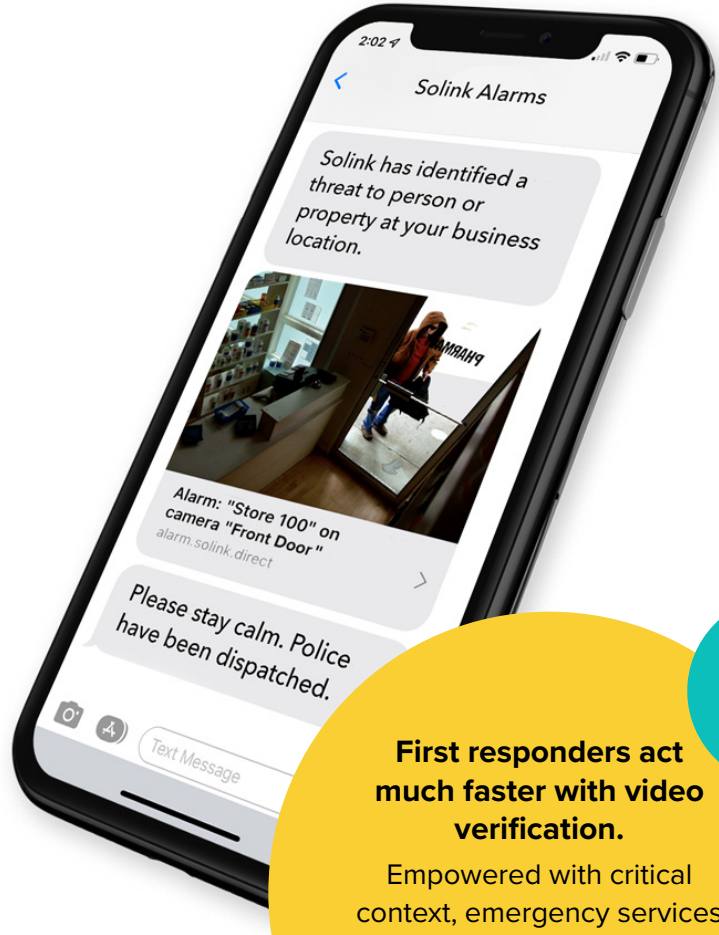

Traditional Alarms

Traditional monitoring solutions rely on outdated sensors with no ability to confirm or assess the level of threat of emergencies in real-time.

VS

SOLINK®

Solink provides reliable video-based alarm monitoring. Live agents review real-time video footage to assess threat levels, deter unwanted behavior and dispatch first responders on real emergencies.

Alarm & Motion Sensors

When a motion or alarm sensor is triggered, an alert is sent to the monitoring center with no additional context.

Video Monitoring & Verification

With Solink, if the answer is no, the agent cancels the alarm. If the answer is yes, the agent immediately dispatches police.

First responders act much faster with video verification.

Empowered with critical context, emergency services know for a fact that there is a real threat and arrive on-site prepared to take action.

Costly False Alarm Fines